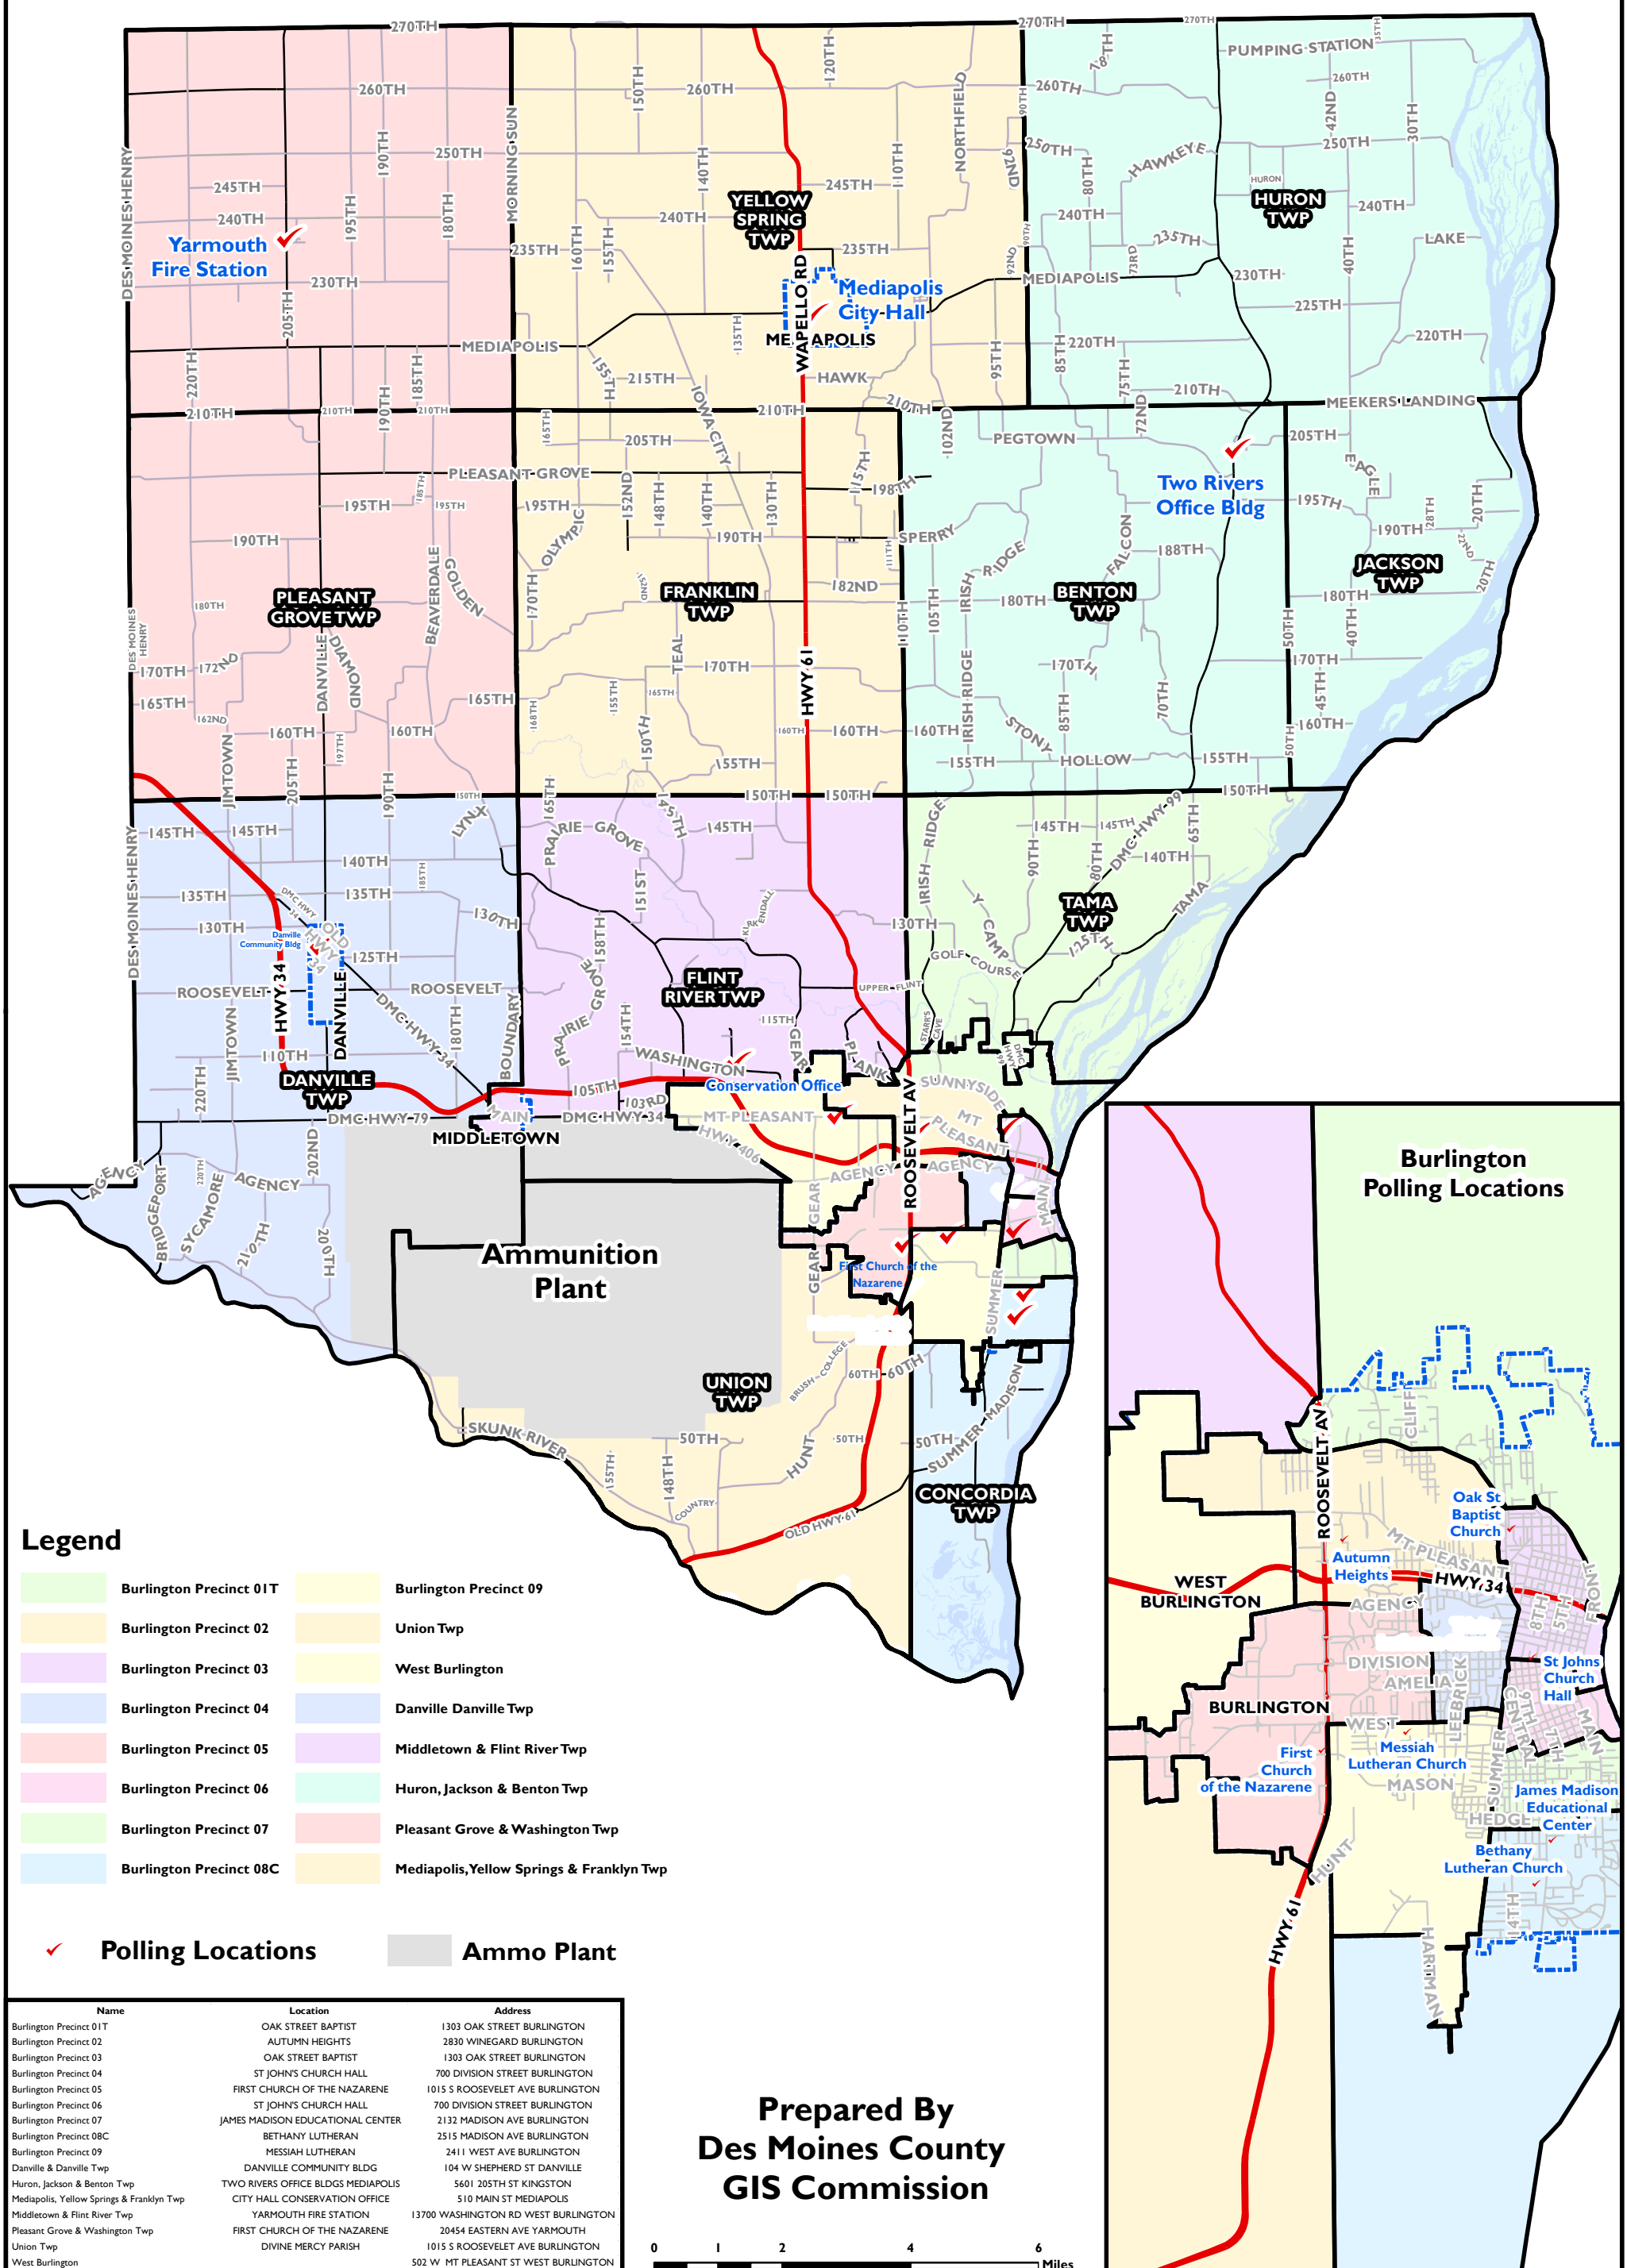

# Des Moines County Polling Locations

- Legend**
- Burlington Precinct 01T
  - Burlington Precinct 02
  - Burlington Precinct 03
  - Burlington Precinct 04
  - Burlington Precinct 05
  - Burlington Precinct 06
  - Burlington Precinct 07
  - Burlington Precinct 08C
  - Burlington Precinct 09
  - Union Twp
  - West Burlington
  - Danville Danville Twp
  - Middletown & Flint River Twp
  - Huron, Jackson & Benton Twp
  - Pleasant Grove & Washington Twp
  - Mediapolis, Yellow Springs & Franklyn Twp

✓ **Polling Locations**       **Ammo Plant**

Name	Location	Address
Burlington Precinct 01T	OAK STREET BAPTIST	1303 OAK STREET BURLINGTON
Burlington Precinct 02	AUTUMN HEIGHTS	2830 WINEGARD BURLINGTON
Burlington Precinct 03	OAK STREET BAPTIST	1303 OAK STREET BURLINGTON
Burlington Precinct 04	ST JOHN'S CHURCH HALL	700 DIVISION STREET BURLINGTON
Burlington Precinct 05	FIRST CHURCH OF THE NAZARENE	1015 S ROOSEVELT AVE BURLINGTON
Burlington Precinct 06	ST JOHN'S CHURCH HALL	700 DIVISION STREET BURLINGTON
Burlington Precinct 07	JAMES MADISON EDUCATIONAL CENTER	2132 MADISON AVE BURLINGTON
Burlington Precinct 08C	BETHANY LUTHERAN	2515 MADISON AVE BURLINGTON
Burlington Precinct 09	MESSIAH LUTHERAN	2411 WEST AVE BURLINGTON
Danville & Danville Twp	DANVILLE COMMUNITY BLDG	104 W SHEPHERD ST DANVILLE
Huron, Jackson & Benton Twp	TWO RIVERS OFFICE BLDGS MEDIAPOLIS	5601 205TH ST KINGSTON
Mediapolis, Yellow Springs & Franklyn Twp	CITY HALL CONSERVATION OFFICE	510 MAIN ST MEDIAPOLIS
Middletown & Flint River Twp	YARMOUTH FIRE STATION	13700 WASHINGTON RD WEST BURLINGTON
Pleasant Grove & Washington Twp	FIRST CHURCH OF THE NAZARENE	20454 EASTERN AVE YARMOUTH
Union Twp	DIVINE MERCY PARISH	1015 S ROOSEVELT AVE BURLINGTON
West Burlington		502 W MT PLEASANT ST WEST BURLINGTON

Prepared By  
Des Moines County  
GIS Commission