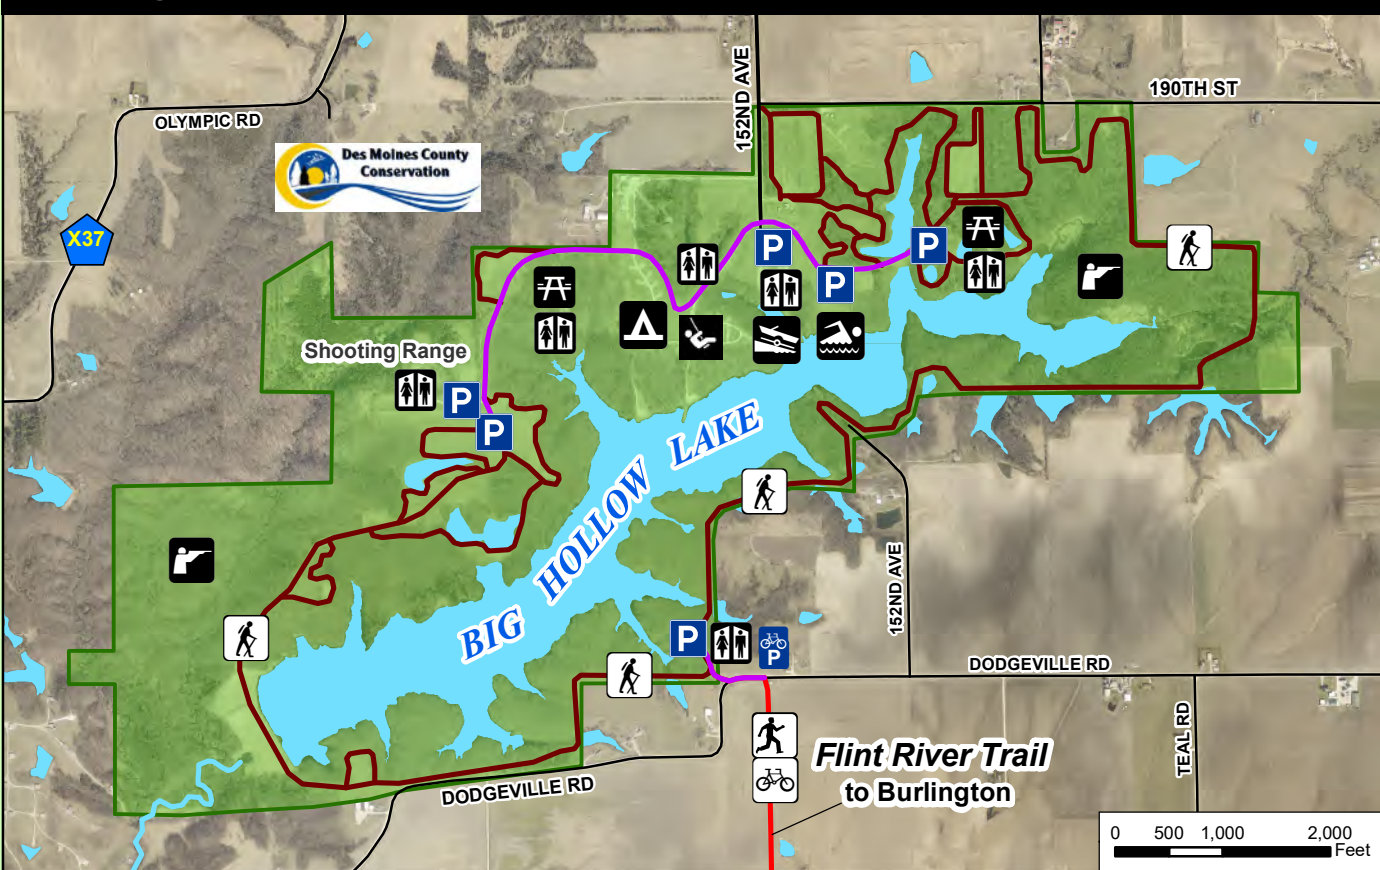

Des Moines County

LOUISA COUNTY

HENRY COUNTY

ILLINOIS

A1 - Geode State Park

A2 - Luckenbill Woods

A3 - Starr's Cave Park and Preserve

A4 - Big Hollow Recreation Area

A5 - Hunt Woods Recreation Area

A6 - North Gorge Trail System

Whose Park?

- DMCC** Des Moines County Conservation
- IDNR** Iowa Dept. of Natural Resources

All other public parks are maintained by the City in which they are located

For Burlington Area, see pg. 2.

To Mount Pleasant, Fairfield

To Fort Madison, Keokuk

To Wapello, Muscatine

To Wapello, Muscatine

2026
Des Moines County
and
Greater Burlington

TRAILS & RECREATION MAP

This map was developed with support from:

LEGEND

Bike and Pedestrian		Recreational Amenities	
	Existing / Planned		Archery
	Existing / Planned		Baseball/Softball
			Basketball
			Boat Launch
	Walking		Camping
	Hiking		Disc / Frisbee Golf
	Bicycling		Dog Park
	Mountain Biking		Golf Course
	Hunting		Picnic Area
	Gym / Fitness Center		Playground
	Fitness Retailer		Skate Park
	Other		Soccer
	Parking Area		Swimming
	Bike Parking		Tennis / Pickleball
	Public Restrooms		Volleyball
	School / College		