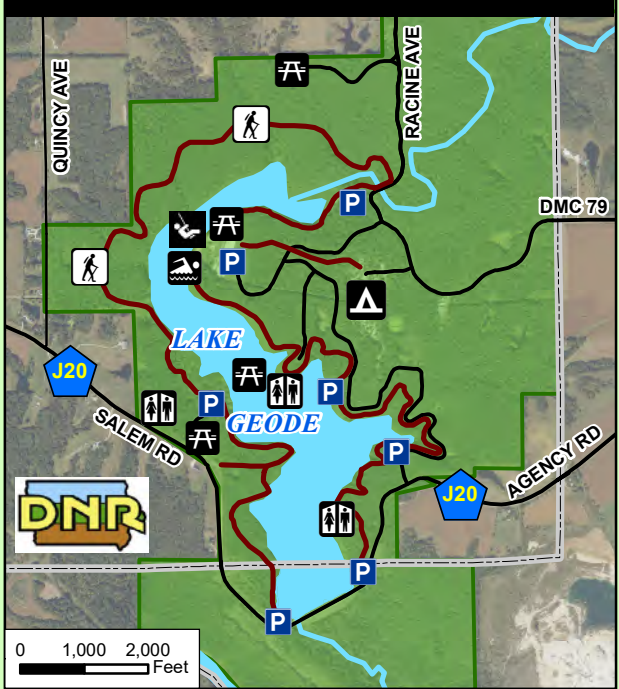

Des Moines County

LOUISA COUNTY

HENRY COUNTY

ILLINOIS

A1 - Geode State Park

A2 - Luckenbill Woods

A3 - Starr's Cave Park and Preserve

A4 - Big Hollow Recreation Area

A5 - Hunt Woods Recreation Area

A6 - North Gorge Trail System

Whose Park?

- DMCC** Des Moines County Conservation
- IDNR** Iowa Dept. of Natural Resources

All other public parks are maintained by the City in which they are located

LEGEND

<p>Bike and Pedestrian</p> <ul style="list-style-type: none"> Multi-Purpose Trail On-Street Bike Route Hiking Trail Mountain Bike ONLY Trail Walking Bicycling 	<p>Recreational Amenities</p> <ul style="list-style-type: none"> Archery Baseball/Softball Basketball Boat Launch Camping Disc / Frisbee Golf Dog Park Golf Course Hunting Picnic Area Playground Skate Park Soccer Swimming Tennis / Pickleball Volleyball 	<p>Other</p> <ul style="list-style-type: none"> Gym / Fitness Center Fitness Retailer Parking Area Bike Parking Public Restrooms School / College
---	--	--

For Burlington Area, see pg. 2.

To Mount Pleasant, Fairfield

To Fort Madison, Keokuk

To Wapello, Muscatine

To Wapello, Muscatine

2026
Des Moines County
and
Greater Burlington

TRAILS & RECREATION MAP

This map was developed with support from: