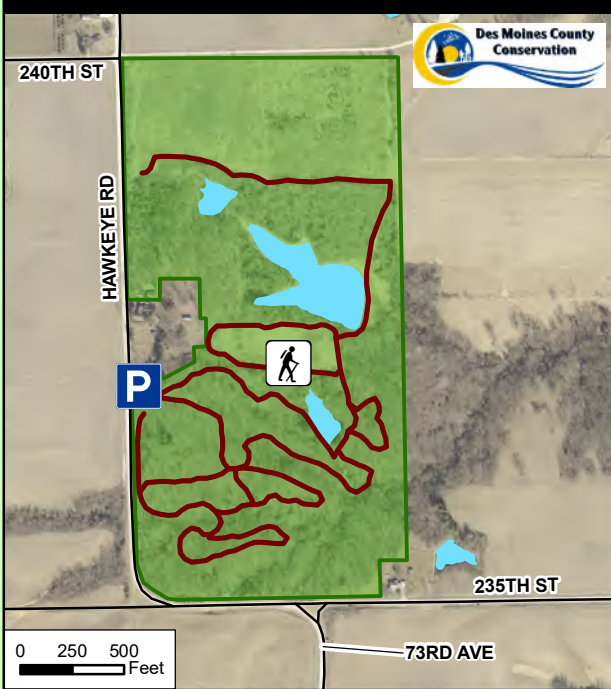

Des Moines County

LOUISA COUNTY

HENRY COUNTY

ILLINOIS

A1 - Geode State Park

A2 - Luckenbill Woods

A3 - Starr's Cave Park and Preserve

A4 - Big Hollow Recreation Area

A5 - Hunt Woods Recreation Area

A6 - North Gorge Trail System

Whose Park?

- DMCC** Des Moines County Conservation
- IDNR** Iowa Dept. of Natural Resources

All other public parks are maintained by the City in which they are located

For Burlington Area, see pg. 2.

To Mount Pleasant, Fairfield

To Fort Madison, Keokuk

To Wapello, Muscatine

To Wapello, Muscatine

2026
Des Moines County
and
Greater Burlington

TRAILS & RECREATION MAP

This map was developed with support from:

LEGEND

Bike and Pedestrian		Recreational Amenities	
	Existing / Planned		Archery
	Existing / Planned		Baseball/Softball
			Basketball
			Boat Launch
	Walking		Camping
	Hiking		Disc / Frisbee Golf
	Bicycling		Dog Park
	Mountain Biking		Golf Course
	Hunting		Picnic Area
	Gym / Fitness Center		Playground
	Fitness Retailer		Skate Park
	Other		Soccer
	Parking Area		Swimming
	Bike Parking		Tennis / Pickleball
	Public Restrooms		Volleyball
	School / College		