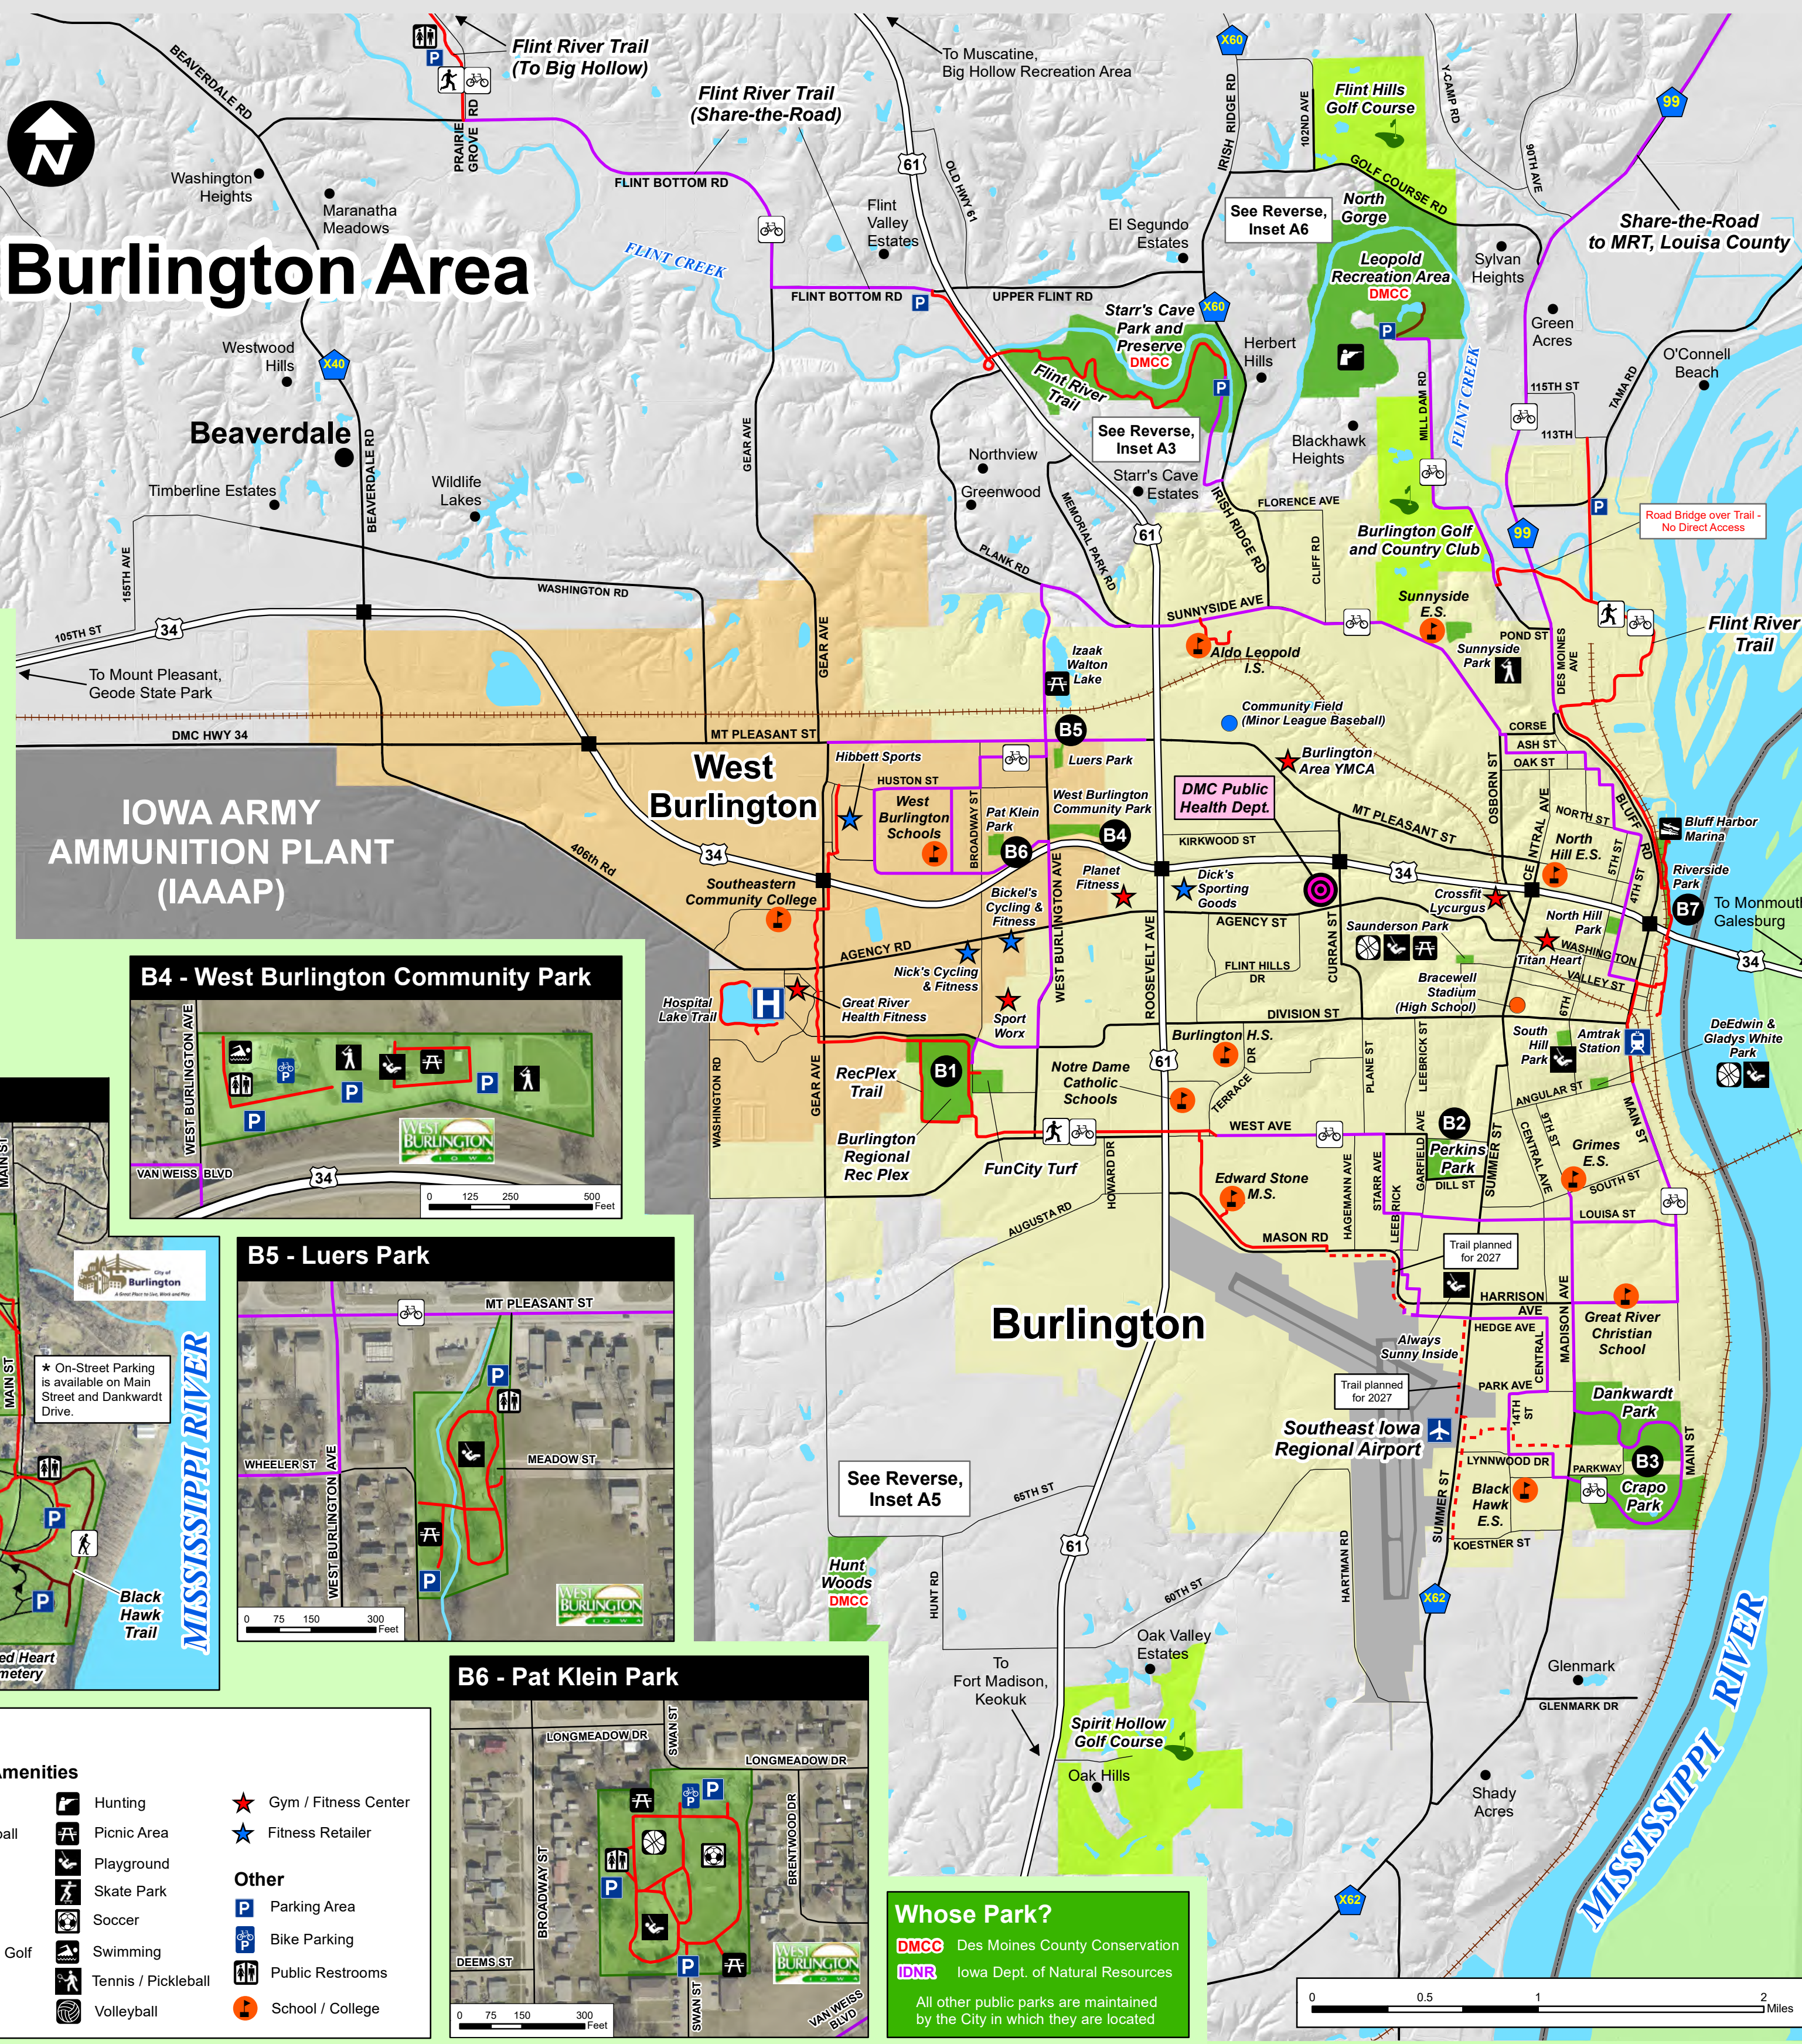

Des Moines County

LOUISA COUNTY

HENRY COUNTY

ILLINOIS

A1 - Geode State Park

A2 - Luckenbill Woods

A3 - Starr's Cave Park and Preserve

A4 - Big Hollow Recreation Area

For Burlington Area, see pg. 2.

To Mount Pleasant, Fairfield

To Fort Madison, Keokuk

To Wapello, Muscatine

To Wapello, Muscatine

2026
Des Moines County
and
Greater Burlington

TRAILS & RECREATION MAP

This map was developed with support from: