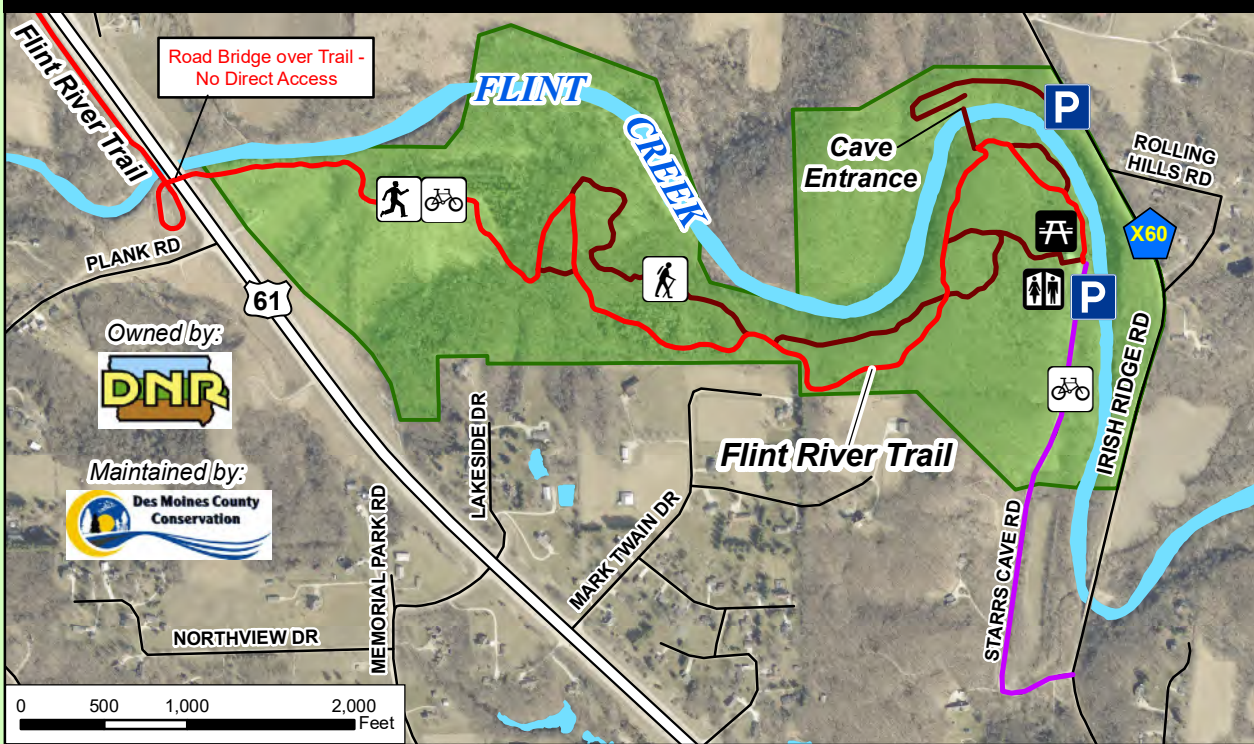

Des Moines County

LOUISA COUNTY

HENRY COUNTY

ILLINOIS

A1 - Geode State Park

A2 - Luckenbill Woods

A3 - Starr's Cave Park and Preserve

A4 - Big Hollow Recreation Area

A5 - Hunt Woods Recreation Area

A6 - North Gorge Trail System

Whose Park?

- DMCC** Des Moines County Conservation
- IDNR** Iowa Dept. of Natural Resources

All other public parks are maintained by the City in which they are located

For Burlington Area, see pg. 2.

To Mount Pleasant, Fairfield

To Fort Madison, Keokuk

To Wapello, Muscatine

To Wapello, Muscatine

2026
Des Moines County
and
Greater Burlington

TRAILS & RECREATION MAP

This map was developed with support from:

LEGEND

Bike and Pedestrian		Recreational Amenities	
	Existing / Planned		Archery
	Existing / Planned		Baseball/Softball
			Basketball
			Boat Launch
	Walking		Camping
	Hiking		Disc / Frisbee Golf
	Bicycling		Dog Park
	Mountain Biking		Golf Course
	Hunting		Picnic Area
	Gym / Fitness Center		Playground
	Fitness Retailer		Skate Park
	Other		Soccer
	Parking Area		Swimming
	Bike Parking		Tennis / Pickleball
	Public Restrooms		Volleyball
	School / College		