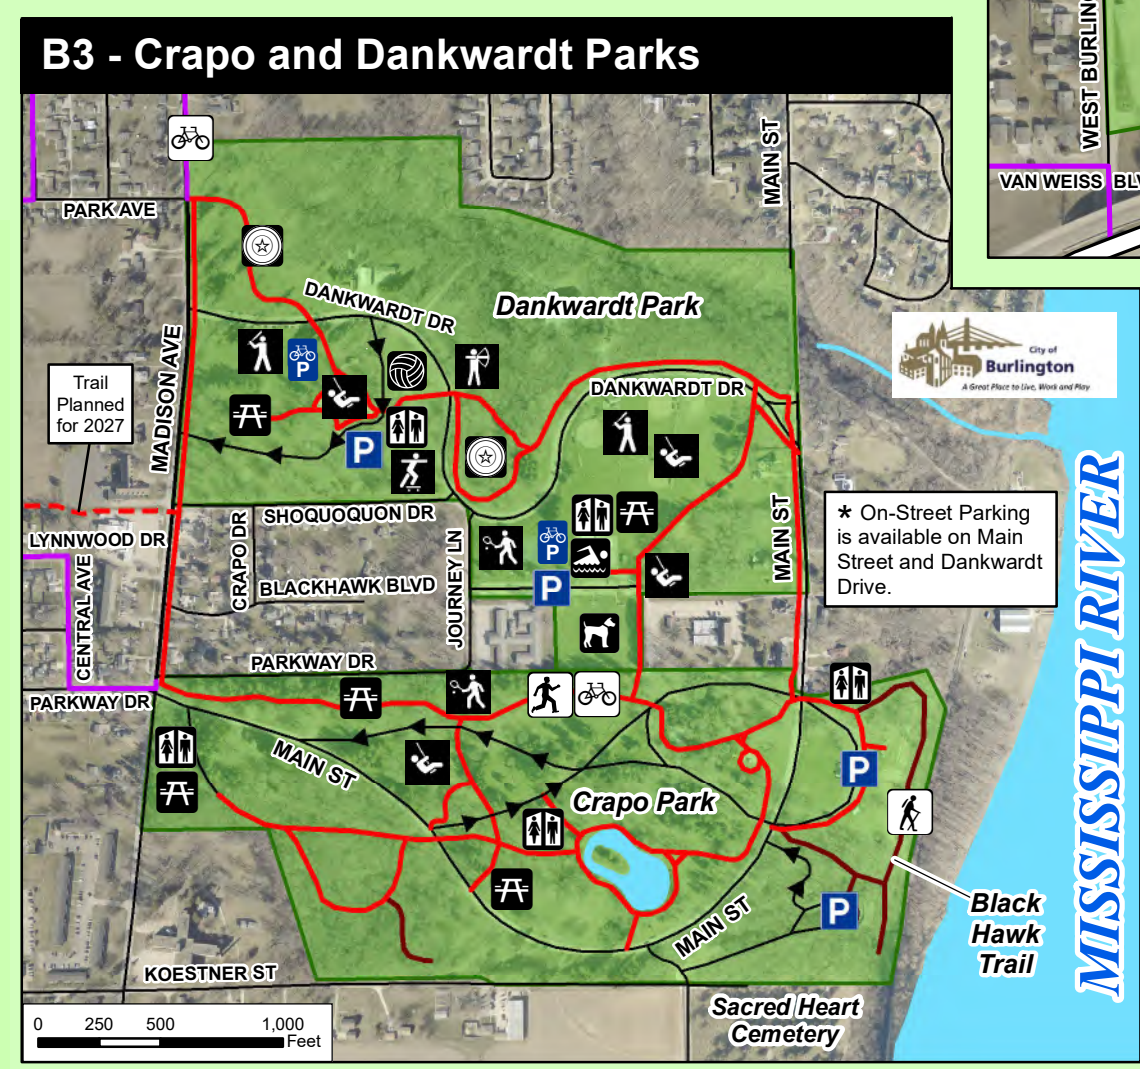

Des Moines County

LOUISA COUNTY

HENRY COUNTY

ILLINOIS

A1 - Geode State Park

A2 - Luckenbill Woods

A3 - Starr's Cave Park and Preserve

A4 - Big Hollow Recreation Area

LEGEND

<p>Bike and Pedestrian</p> <ul style="list-style-type: none"> Multi-Purpose Trail On-Street Bike Route Hiking Trail Mountain Bike ONLY Trail Walking Bicycling 	<p>Recreational Amenities</p> <ul style="list-style-type: none"> Archery Baseball/Softball Basketball Boat Launch Camping Disc / Frisbee Golf Dog Park Golf Course Hunting Picnic Area Playground Skate Park Soccer Swimming Tennis / Pickleball Volleyball 	<p>Other</p> <ul style="list-style-type: none"> Gym / Fitness Center Fitness Retailer Parking Area Bike Parking Public Restrooms School / College
---	--	--

For Burlington Area, see pg. 2.

To Mount Pleasant, Fairfield

To Fort Madison, Keokuk

To Wapello, Muscatine

To Wapello, Muscatine

2026
Des Moines County
and
Greater Burlington

TRAILS & RECREATION MAP

This map was developed with support from:

LEGEND

Bike and Pedestrian		Recreational Amenities	
	Existing / Planned		Archery
	Existing / Planned		Baseball/Softball
			Basketball
			Boat Launch
	Walking		Camping
	Hiking		Disc / Frisbee Golf
	Bicycling		Dog Park
	Mountain Biking		Golf Course
	Hunting		Picnic Area
	Gym / Fitness Center		Playground
	Fitness Retailer		Skate Park
	Other		Soccer
	Parking Area		Swimming
	Bike Parking		Tennis / Pickleball
	Public Restrooms		Volleyball
	School / College		