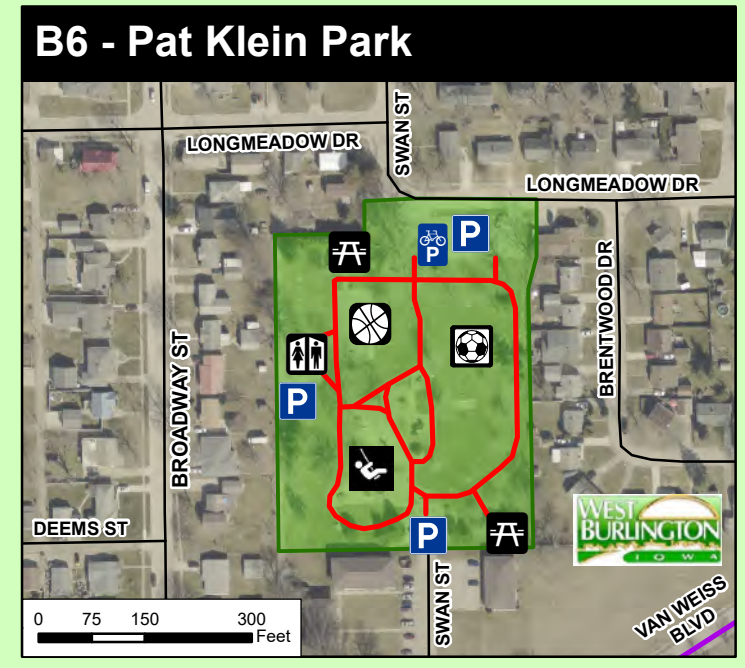

Des Moines County

LOUISA COUNTY

HENRY COUNTY

ILLINOIS

A1 - Geode State Park

A2 - Luckenbill Woods

A3 - Starr's Cave Park and Preserve

A4 - Big Hollow Recreation Area

LEGEND

<p>Bike and Pedestrian</p> <ul style="list-style-type: none"> Multi-Purpose Trail On-Street Bike Route Hiking Trail Mountain Bike ONLY Trail Walking Bicycling 	<p>Recreational Amenities</p> <ul style="list-style-type: none"> Archery Baseball/Softball Basketball Boat Launch Camping Disc / Frisbee Golf Dog Park Golf Course Hunting Picnic Area Playground Skate Park Soccer Swimming Tennis / Pickleball Volleyball 	<p>Other</p> <ul style="list-style-type: none"> Gym / Fitness Center Fitness Retailer Parking Area Bike Parking Public Restrooms School / College
---	--	--

For Burlington Area, see pg. 2.

To Mount Pleasant, Fairfield

To Fort Madison, Keokuk

To Wapello, Muscatine

To Wapello, Muscatine

2026
Des Moines County
and
Greater Burlington

TRAILS & RECREATION MAP

This map was developed with support from: