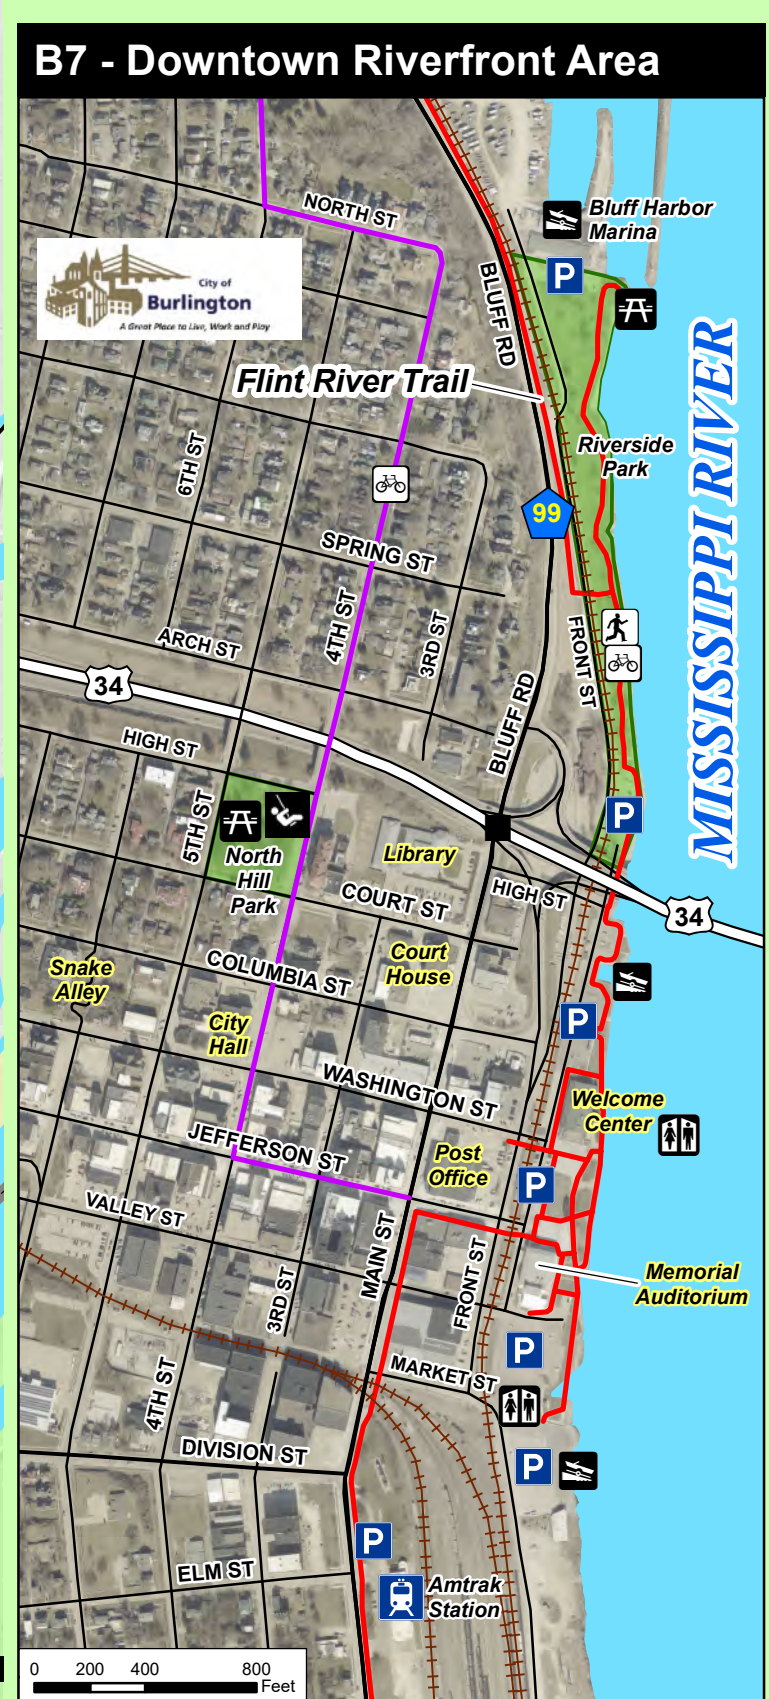

Des Moines County

LOUISA COUNTY

HENRY COUNTY

ILLINOIS

A1 - Geode State Park

A2 - Luckenbill Woods

A3 - Starr's Cave Park and Preserve

A4 - Big Hollow Recreation Area

For Burlington Area, see pg. 2.

To Mount Pleasant, Fairfield

To Fort Madison, Keokuk

To Wapello, Muscatine

To Wapello, Muscatine

2026
Des Moines County
and
Greater Burlington

TRAILS & RECREATION MAP

This map was developed with support from: