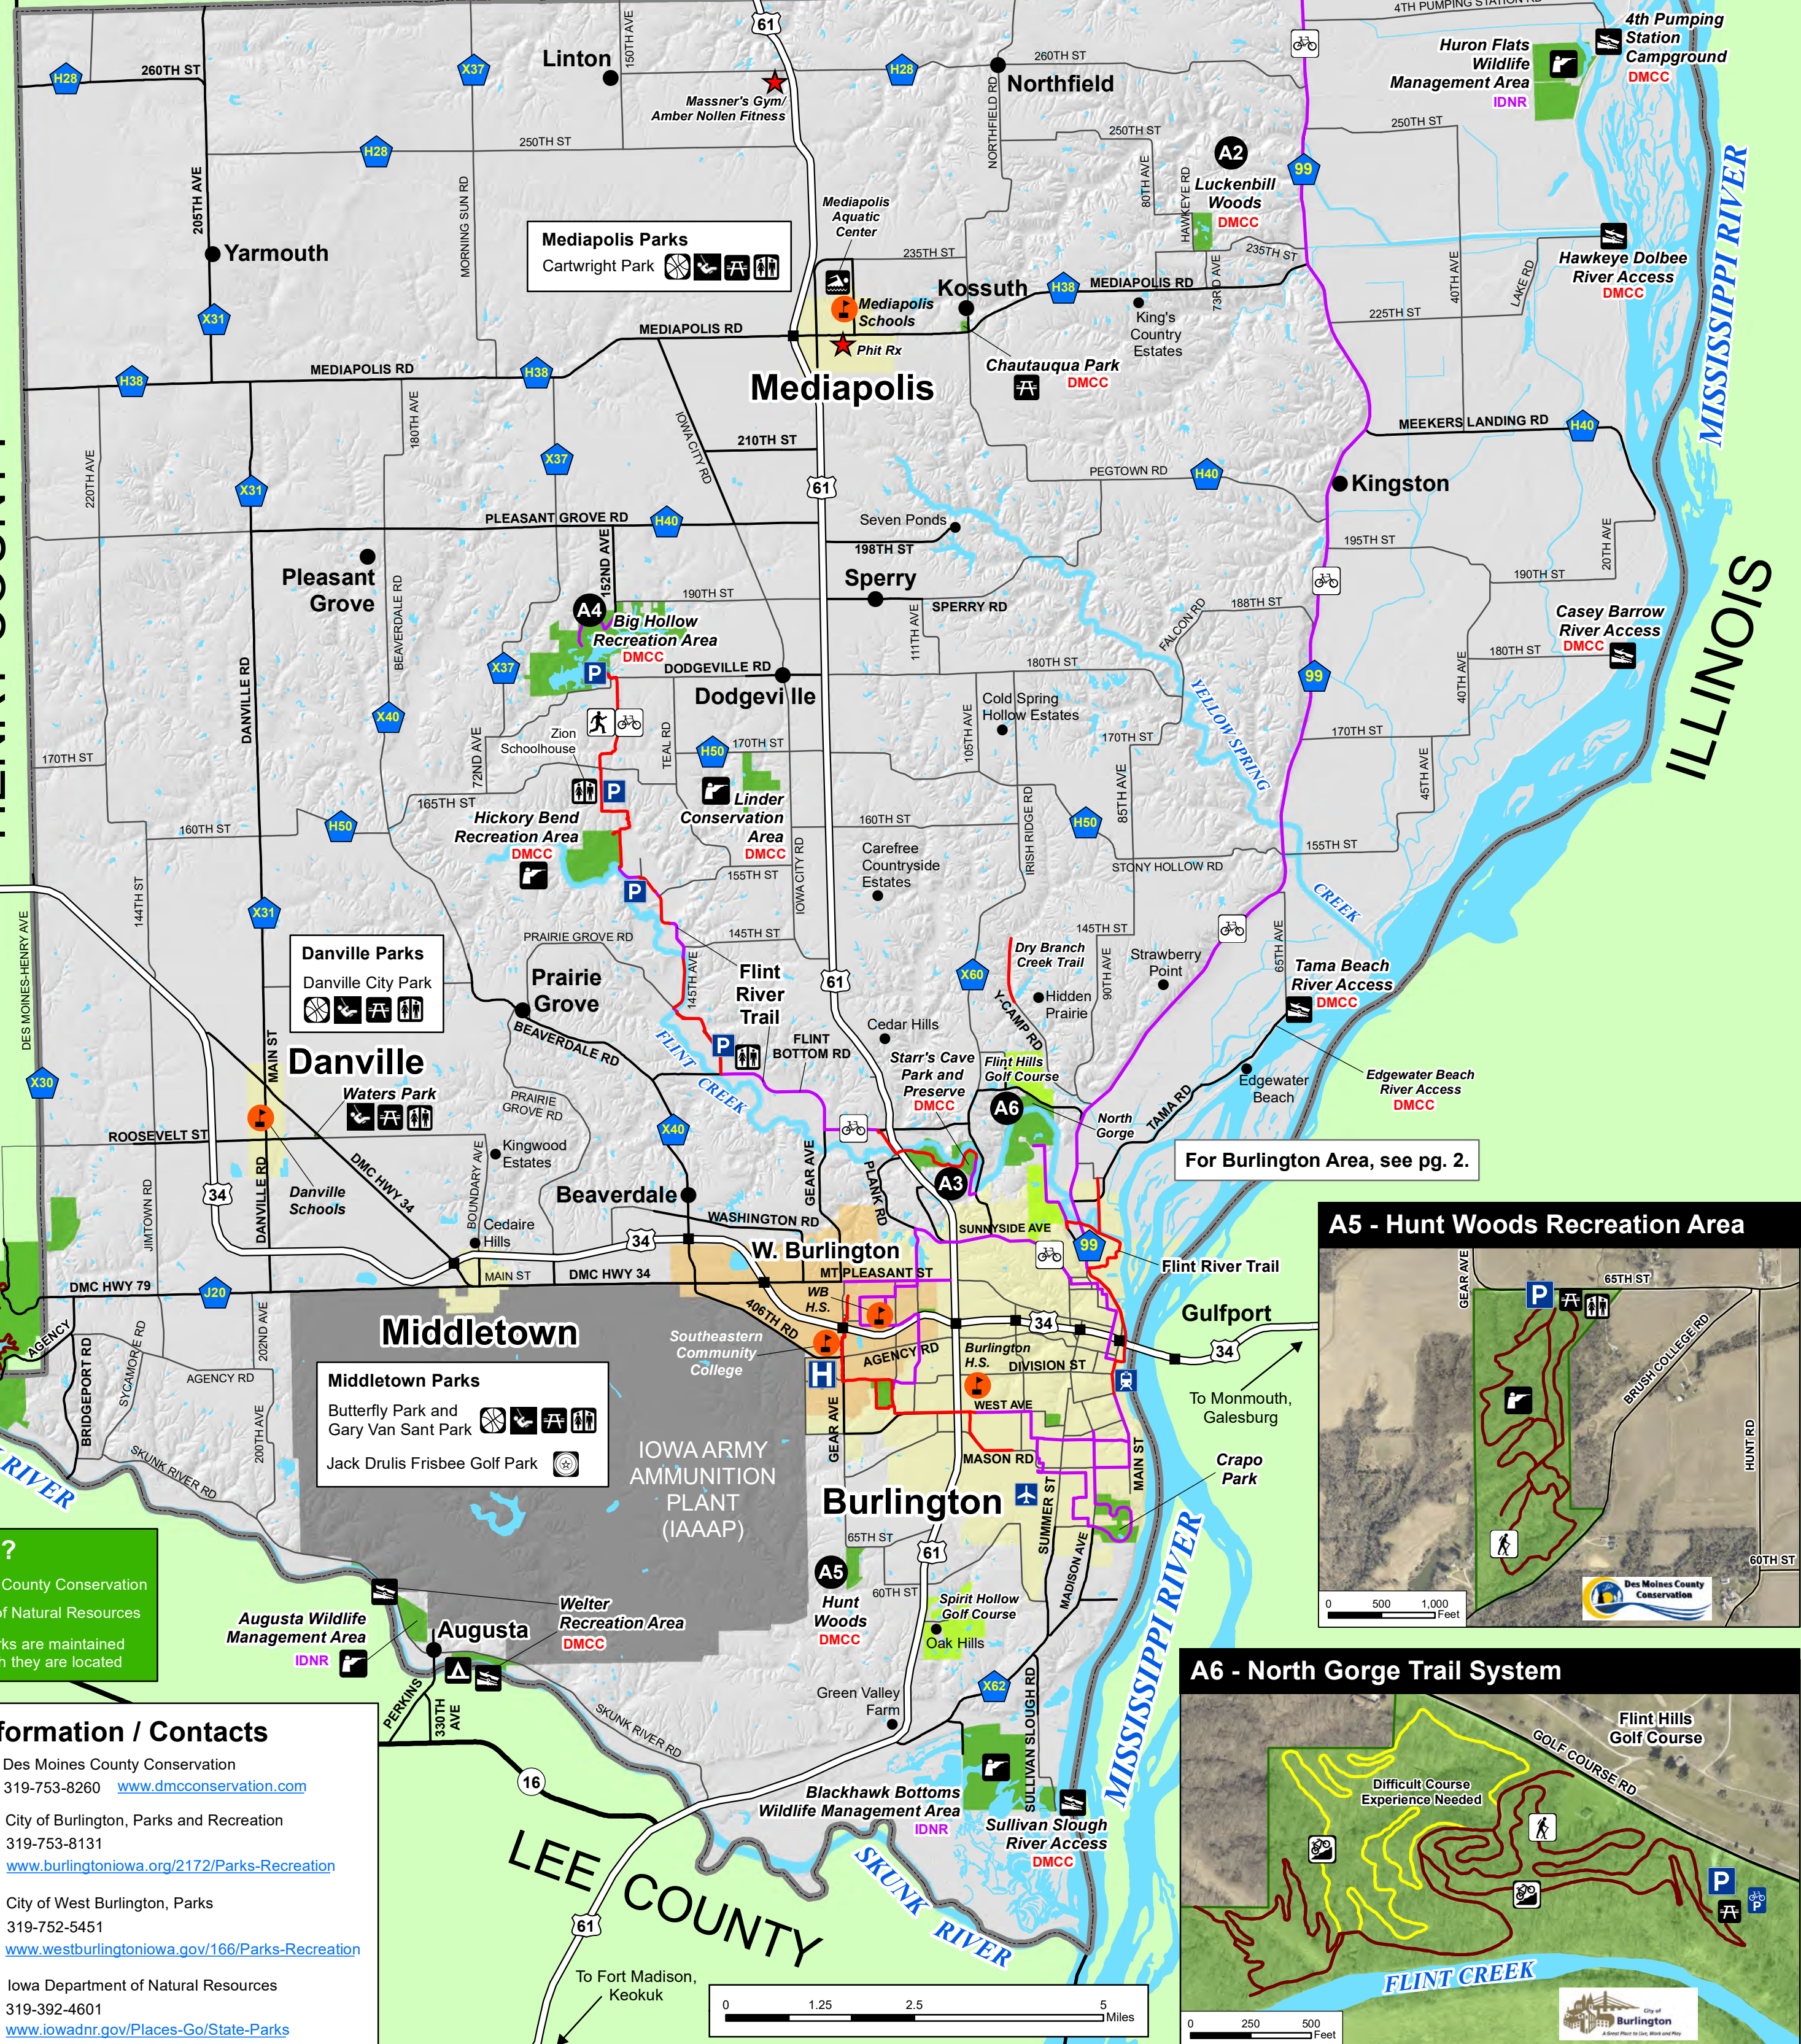

Des Moines County

LOUISA COUNTY

HENRY COUNTY

ILLINOIS

A1 - Geode State Park

A2 - Luckenbill Woods

A3 - Starr's Cave Park and Preserve

A4 - Big Hollow Recreation Area

A5 - Hunt Woods Recreation Area

A6 - North Gorge Trail System

Whose Park?

- DMCC** Des Moines County Conservation
- IDNR** Iowa Dept. of Natural Resources

All other public parks are maintained by the City in which they are located

LEGEND

<p>Bike and Pedestrian</p> <ul style="list-style-type: none"> Multi-Purpose Trail On-Street Bike Route Hiking Trail Mountain Bike ONLY Trail Walking Bicycling 	<p>Recreational Amenities</p> <ul style="list-style-type: none"> Archery Baseball/Softball Basketball Boat Launch Camping Disc / Frisbee Golf Dog Park Golf Course Hunting Picnic Area Playground Skate Park Soccer Swimming Tennis / Pickleball Volleyball 	<p>Other</p> <ul style="list-style-type: none"> Gym / Fitness Center Fitness Retailer Parking Area Bike Parking Public Restrooms School / College
---	--	--

For Burlington Area, see pg. 2.

To Mount Pleasant, Fairfield

To Fort Madison, Keokuk

To Wapello, Muscatine

To Wapello, Muscatine

2026
Des Moines County
and
Greater Burlington

TRAILS & RECREATION MAP

This map was developed with support from: