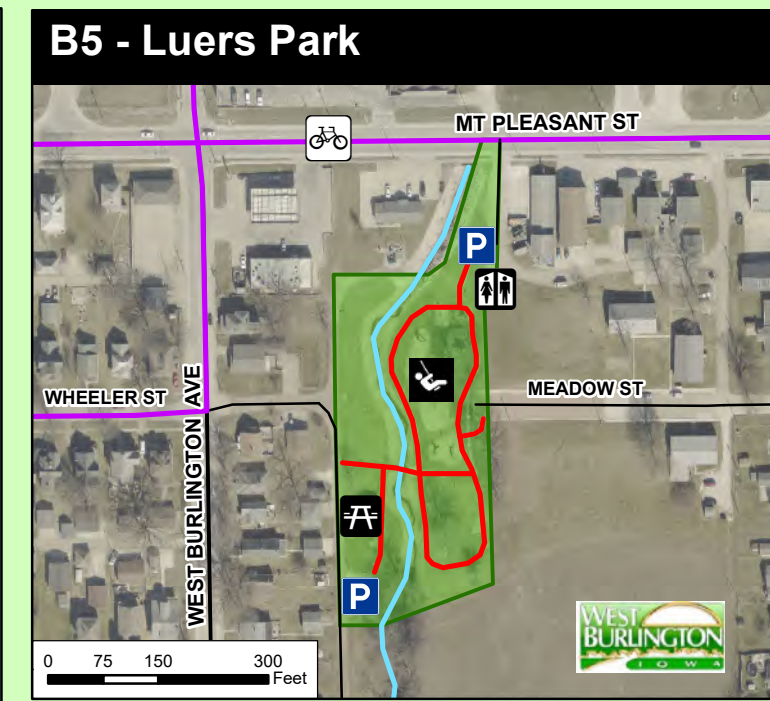

LEGEND

<p>Bike and Pedestrian</p> <ul style="list-style-type: none"> Multi-Purpose Trail On-Street Bike Route Hiking Trail Mountain Bike ONLY Trail Walking Bicycling 	<p>Recreational Amenities</p> <ul style="list-style-type: none"> Archery Baseball/Softball Basketball Boat Launch Camping Disc / Frisbee Golf Dog Park Golf Course Hunting Picnic Area Playground Skate Park Soccer Swimming Tennis / Pickleball Volleyball 	<p>Other</p> <ul style="list-style-type: none"> Gym / Fitness Center Fitness Retailer Parking Area Bike Parking Public Restrooms School / College
---	--	--

For Burlington Area, see pg. 2.

To Mount Pleasant, Fairfield

To Fort Madison, Keokuk

To Wapello, Muscatine

To Wapello, Muscatine

2026
Des Moines County
and
Greater Burlington

TRAILS & RECREATION MAP

This map was developed with support from: