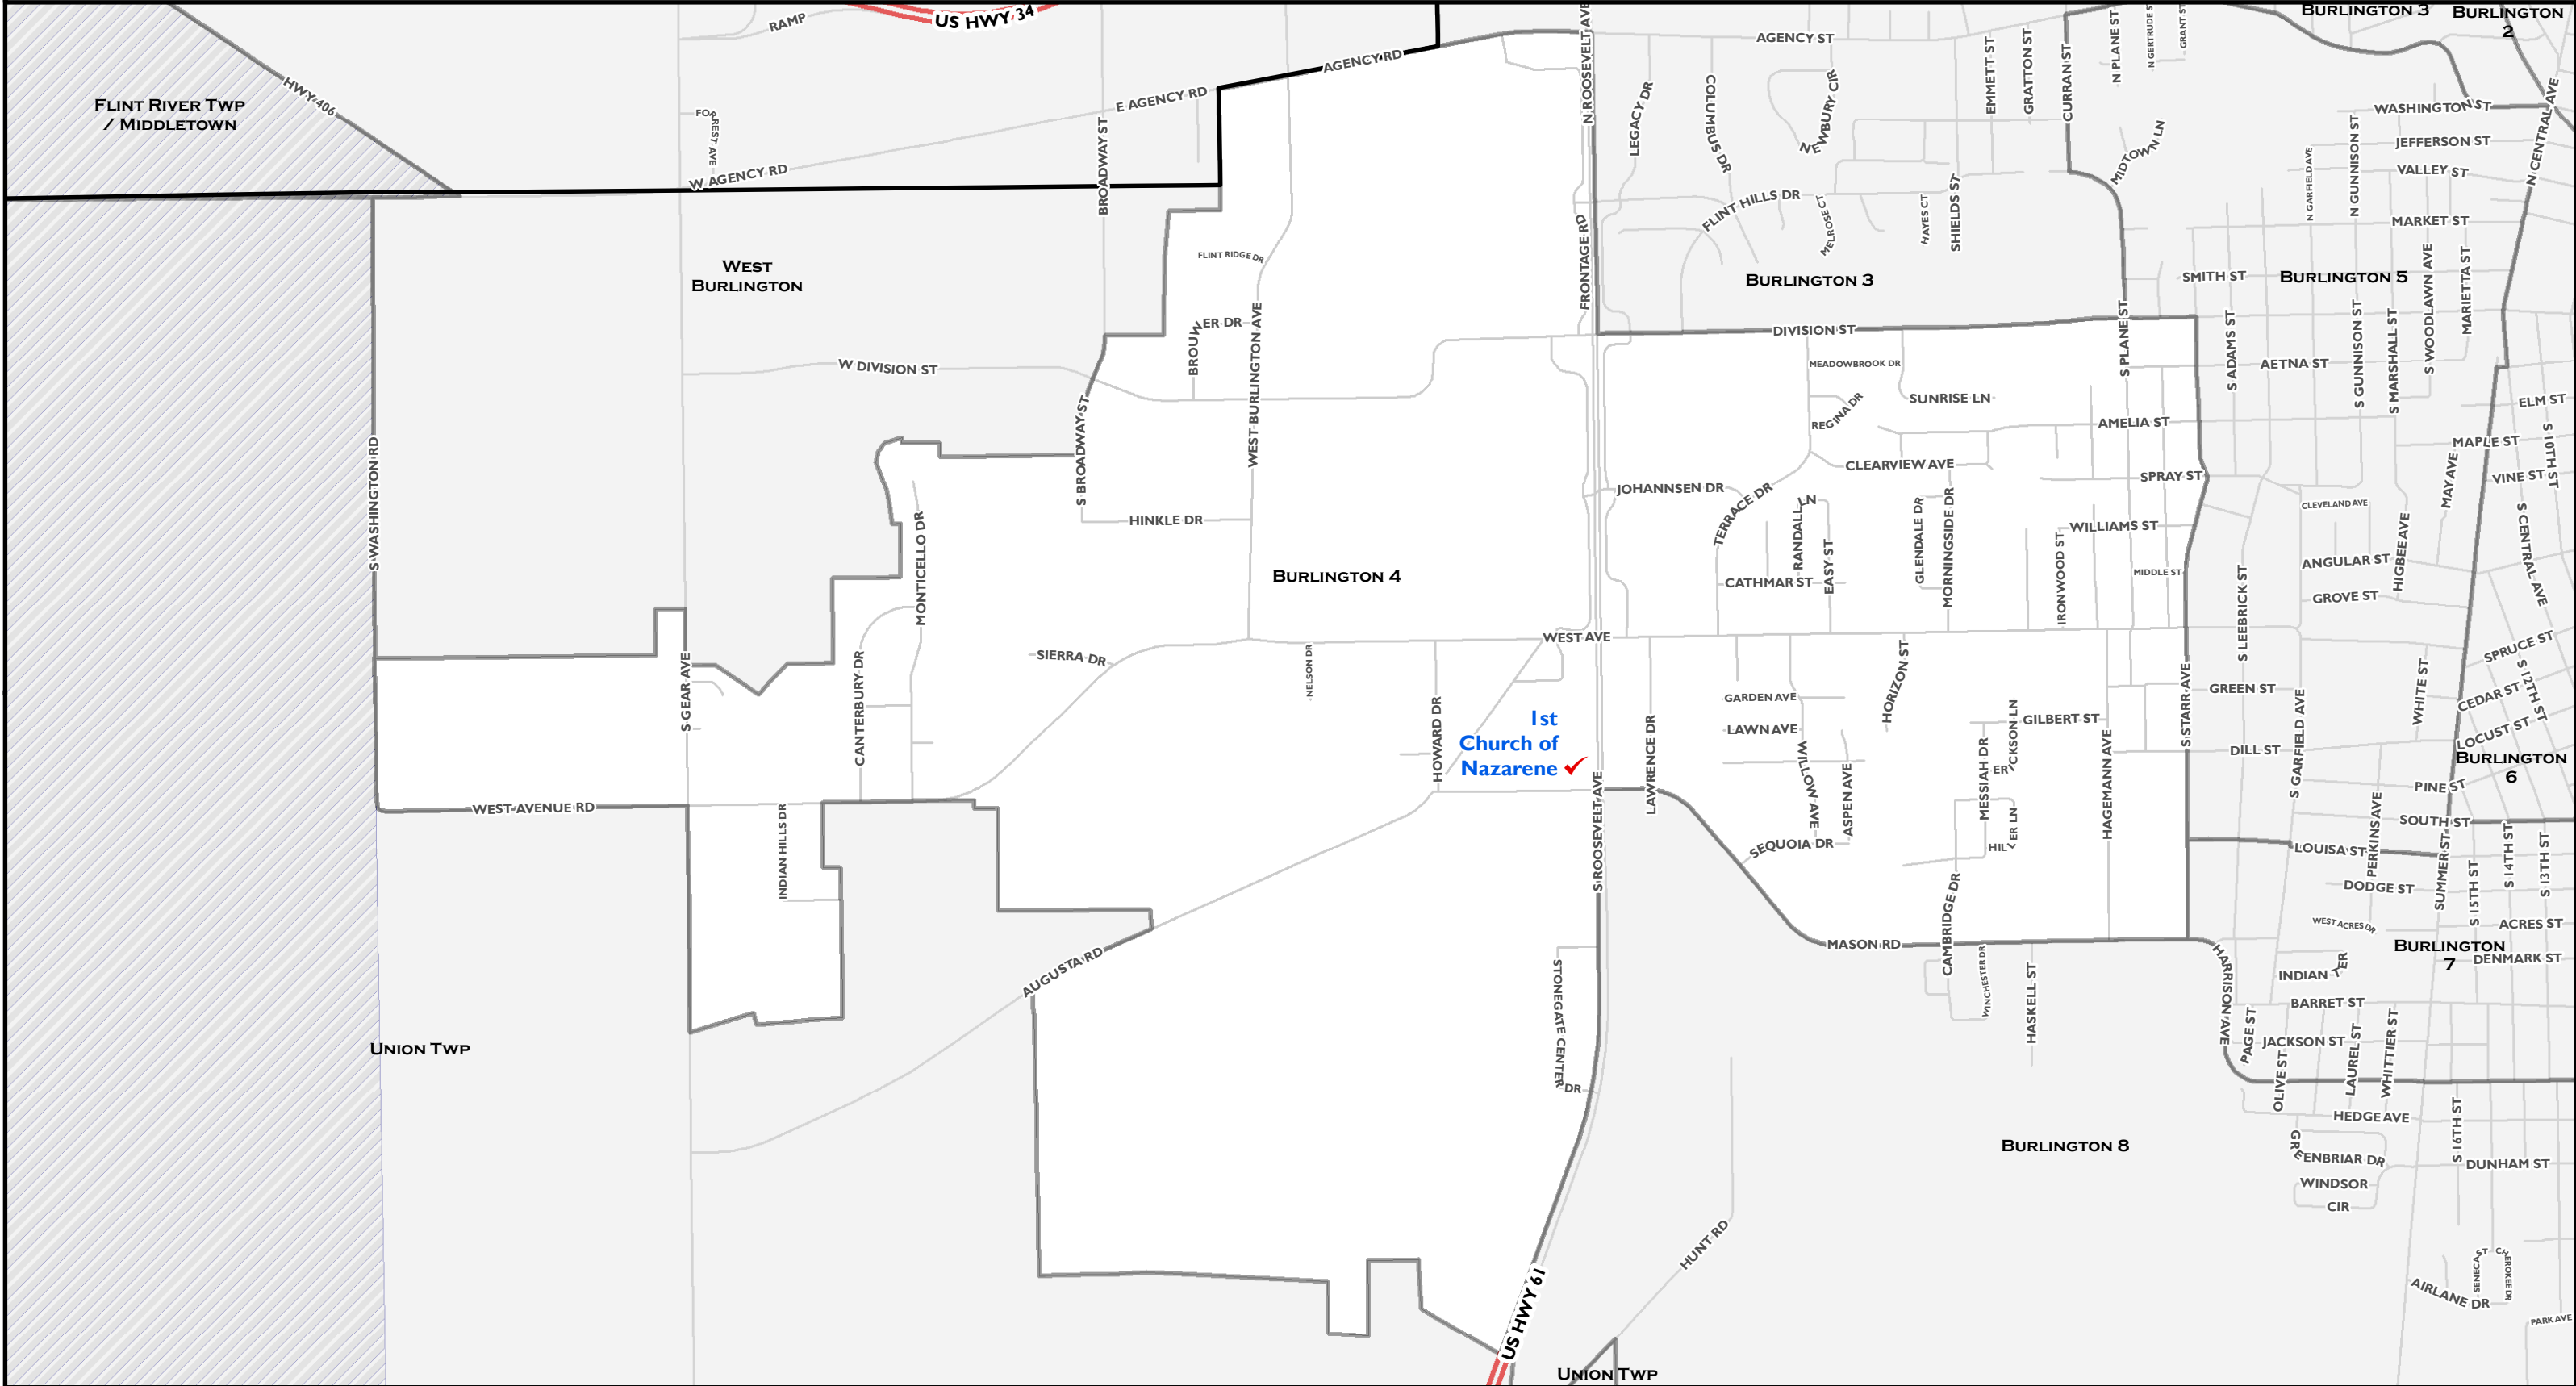

Burlington 4

Building: 1st Church of Nazarene
Address: 1015 S Roosevelt Ave Burlington