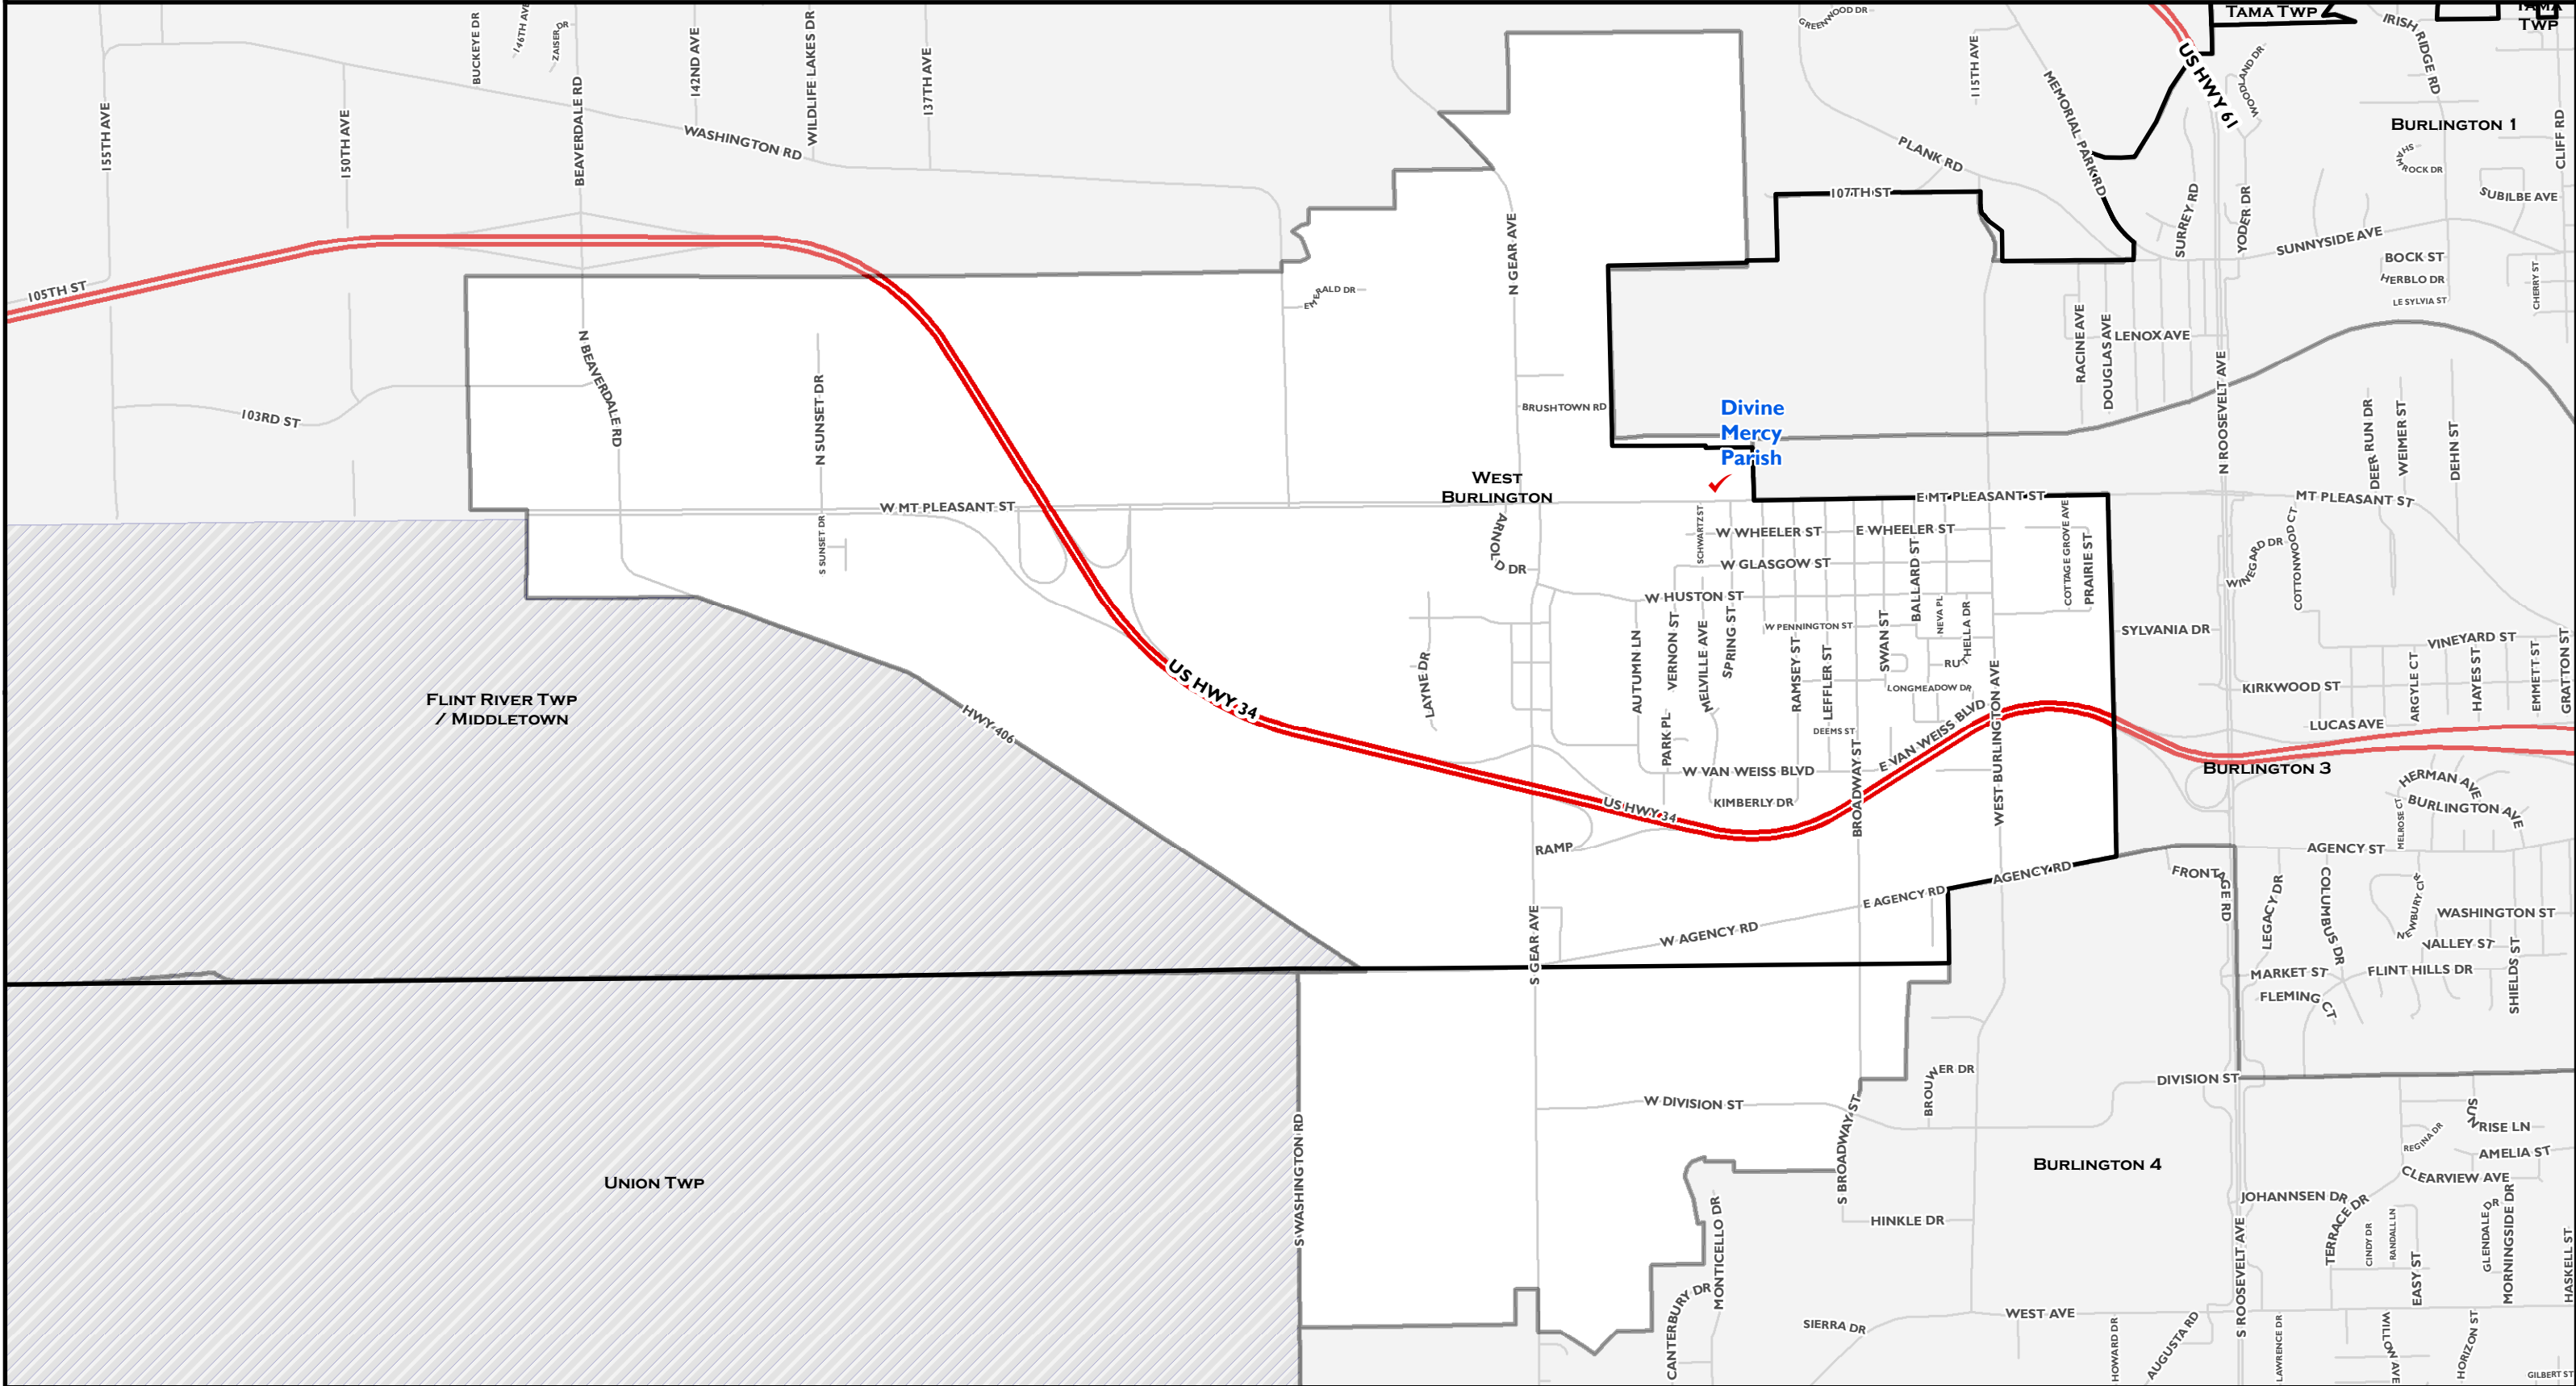

West Burlington

Building: Divine Mercy Parish Center
Address: 520 W Mt Pleasant St West Burlington